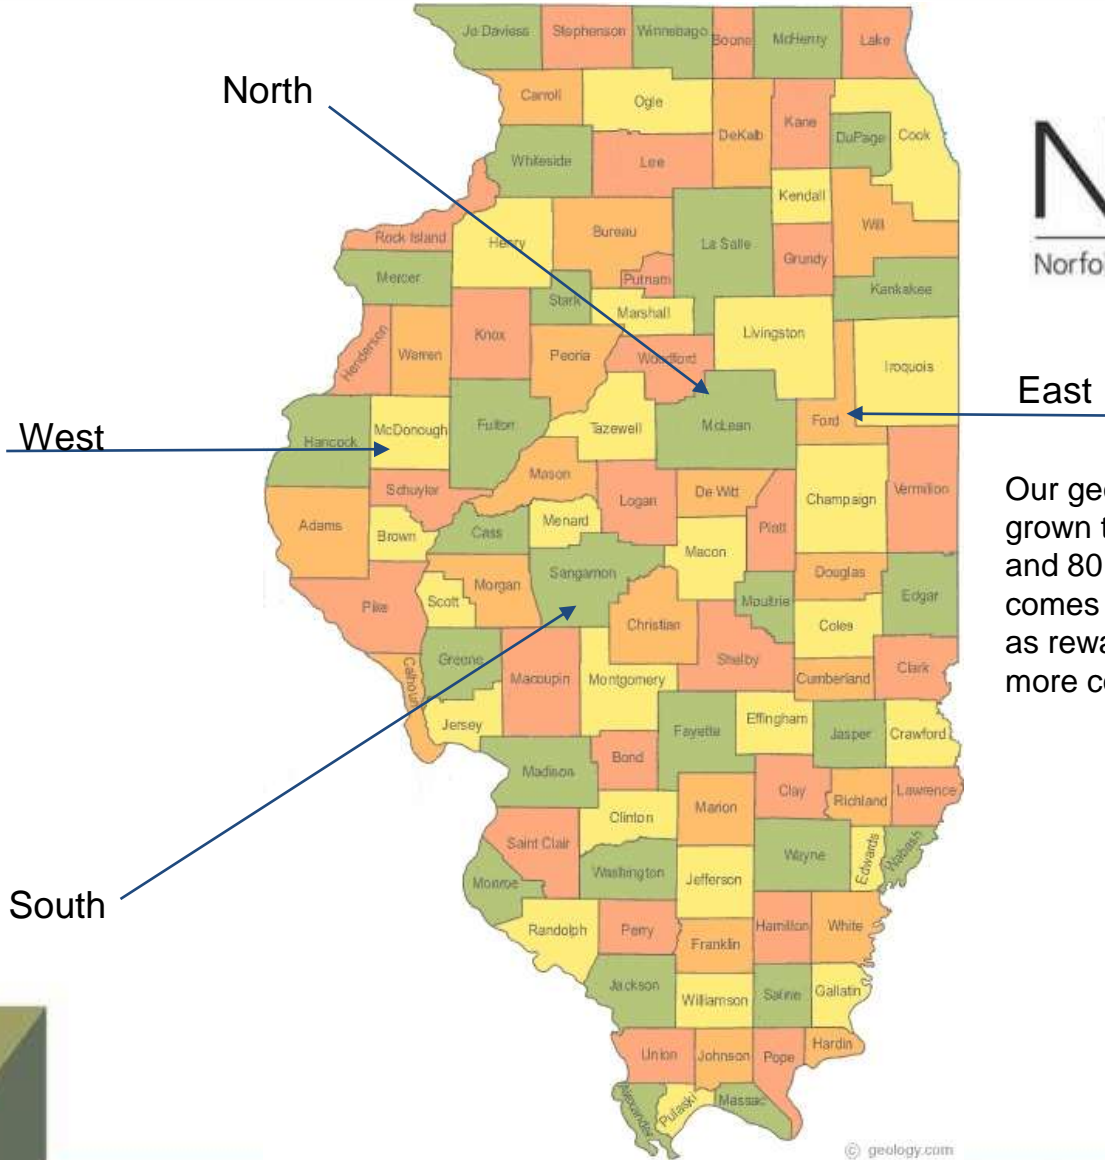

Holmes Farms started in 1976 with Corey's father, Richard Holmes on a 190 acre farm outside of New Holland, IL

Corey officially joined the farm in 2003 with purchasing a 80 acre farm across the road from the original farmstead. Since then Corey and Rick have worked at growing the farm as well as keeping up with the latest technology as well as staying ahead of the curve by attending peer groups and education classes like TEPAP (The Executive Program for Agriculture Producers)

TEPAP
The Executive Program for Agricultural Producers

#NORFOLKFARMING

Our geographic spread has grown to 150 miles east to west and 80 miles north to south. This comes with challenges as well as rewards. It has helped with more constant average yields

© geology.com

Dekalb: 60-88RIB VT2	Headline AMP	268.18
	No Headline AMP	260.85
Dekalb: 60-88RIB VT2 Total		265.29
Dekalb: DKC62-53RIB	Headline AMP	289.43
	No Headline AMP	286.58
Dekalb: DKC62-53RIB Total		288.86
Dekalb: DKC66-96RIB	Headline AMP	303.06
	No Headline AMP	285.72
Dekalb: DKC66-96RIB Total		294.50
Dekalb: DKC66-79RIB	Headline AMP	293.27
	No Headline AMP	285.41
Dekalb: DKC66-79RIB Total		288.03
Dekalb: DKC62-20RIB	Headline AMP	267.30
	No Headline AMP	261.87
Dekalb: DKC62-20RIB Total		264.58
Dekalb: DKC63-21RIB	Headline AMP	262.24
	No Headline AMP	255.89
Dekalb: DKC63-21RIB Total		256.67
Dekalb: DKC64-35RIB	Headline AMP	264.89
	No Headline AMP	262.89
Dekalb: DKC64-35RIB Total		278.65
Dekalb: DKC64-35RIB Total		278.83
FS 62ZX1 RIB	Headline AMP	277.09
	No Headline AMP	275.20
FS 62ZX1 RIB Total		276.99
FS 645X1 RIB	Headline AMP	292.33
	No Headline AMP	283.32
FS 645X1 RIB Total		286.32
FS 66ZY1 RIB	Headline AMP	267.52
	No Headline AMP	267.86