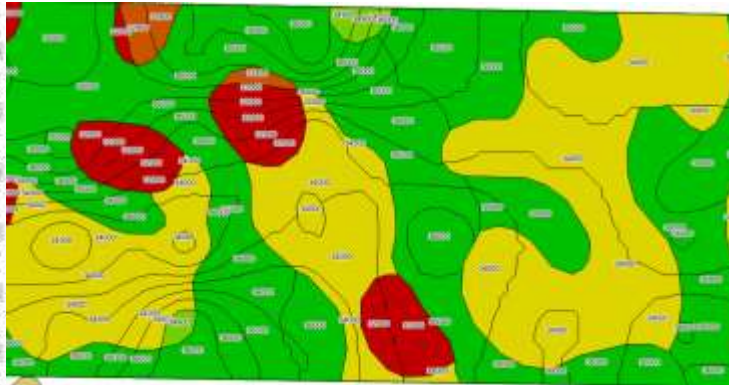

TEPAP
The Executive Program for Agricultural Producers

#NORFOLKFARMING

Our geographic spread has grown to 150 miles east to west and 80 miles north to south. This comes with challenges as well as rewards. It has helped with more constant average yields

© geology.com

Dekalb: 60-88RIB VT2	Headline AMP	268.18
	No Headline AMP	260.85
Dekalb: 60-88RIB VT2 Total		265.29
Dekalb: DKC62-53RIB	Headline AMP	289.43
	No Headline AMP	286.58
Dekalb: DKC62-53RIB Total		288.86
Dekalb: DKC66-96RIB	Headline AMP	303.06
	No Headline AMP	285.72
Dekalb: DKC66-96RIB Total		294.50
Dekalb: DKC66-79RIB	Headline AMP	293.27
	No Headline AMP	285.41
Dekalb: DKC66-79RIB Total		288.03
Dekalb: DKC62-20RIB	Headline AMP	267.30
	No Headline AMP	261.87
Dekalb: DKC62-20RIB Total		264.58
Dekalb: DKC63-21RIB	Headline AMP	262.24
	No Headline AMP	255.89
Dekalb: DKC63-21RIB Total		256.67
Dekalb: DKC64-35RIB	Headline AMP	264.89
	No Headline AMP	262.89
Dekalb: DKC64-35RIB Total		278.65
Dekalb: DKC64-35RIB Total		278.83
FS 62ZX1 RIB	Headline AMP	277.09
	No Headline AMP	275.20
FS 62ZX1 RIB Total		276.99
FS 645X1 RIB	Headline AMP	292.33
	No Headline AMP	283.32
FS 645X1 RIB Total		286.32
FS 66ZY1 RIB	Headline AMP	267.52
	No Headline AMP	267.86